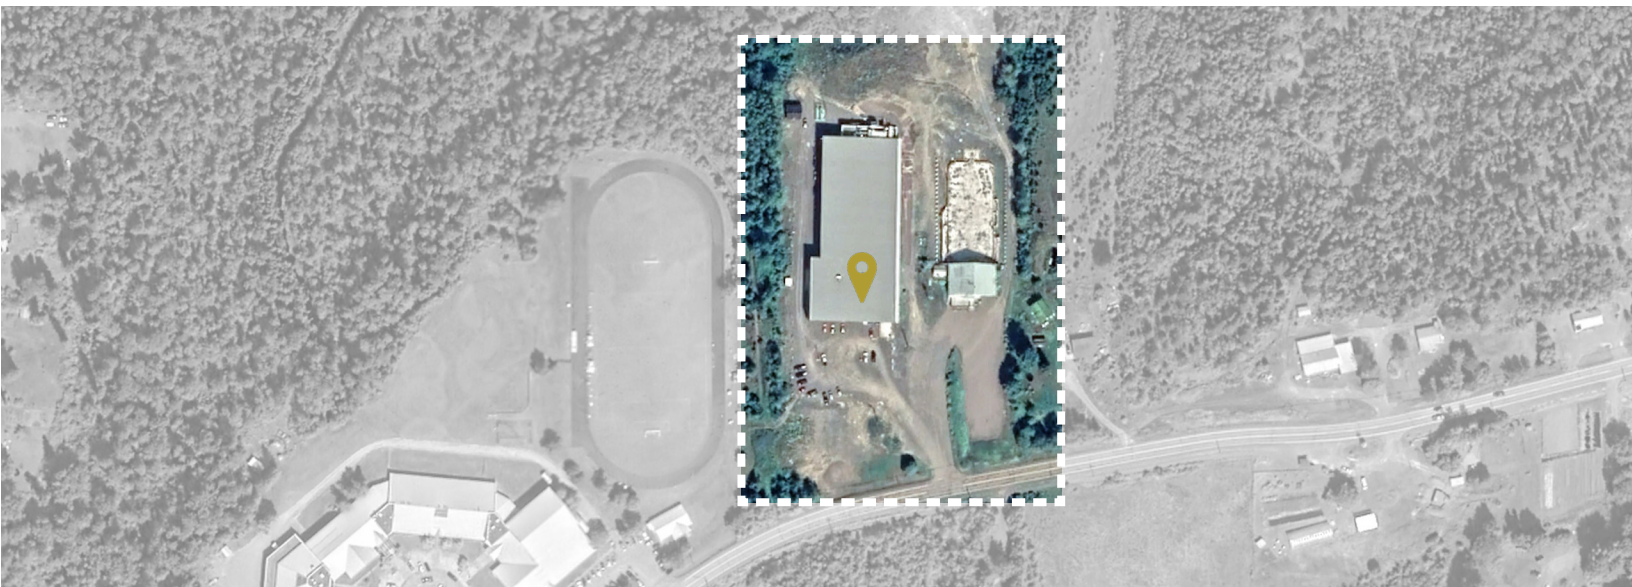

KEN TROMBLEY ICE ARENA PARK PLAN PUBLIC OPEN HOUSE

 Upper Skena Recreation Center,
2755 Highway 62, Hazelton BC VoJ 1Y0

 February 28, 2023 // 16:00 - 19:00

- 1 Share your thoughts with us.
- 2 Come say "hello".
- 3 Check out the display boards.
- 4 Stay engaged.
<https://getinvolvedrdks.ca/usrc-park-development-plan>

What do you want to see in the new park?

This Open House focuses on the conceptual design of the redevelopment of the former Ken Trombley Ice Arena Site into outdoor community spaces. Please share your ideas and comments to help finalize the conceptual plan.